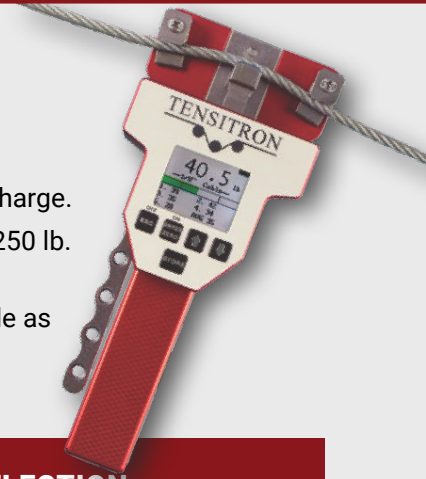

## KEEP AIRCRAFTS FLYING SAFELY

ACX-1 meters are the fastest, easiest way to verify accurate cable tension. Get your aircraft off the ground and into the air with maximum performance and safety and minimum cost and time. Ideal for aircraft cables or other stationary cables up to 1/4" diameter. Custom calibrations available for specialized applications

### FAST

Quickly test cable tension

- Quick, easy, one-handed operation
- Color-bar graphic provides quick visual of tension levels
- Compact design allows access to small spaces

### CONVENIENT

User-friendly and easy to transport

- Lightweight, portable
- Analog or serial output (optional)
- Easy-to-read, backlit, digital display

## SPECIFICATIONS

- ACCURACY** +/- 2% full-scale for all models except ACX-1200-SCB, which is +/- 3% full-scale.
- BATTERY** NiMH (NOT lithium ion). Rechargeable. Up to 8 hours continuous use per charge.
- WIDTH** Models with ranges up to 250 lb. are 3.4" wide. Meters with ranges above 250 lb. are 5.2" wide.
- DATA OUTPUT** Analog Output (Option "A") or RS-232 Serial Output (Option "E") are available as add-on options.
- WARRANTY** One year against factory defects.